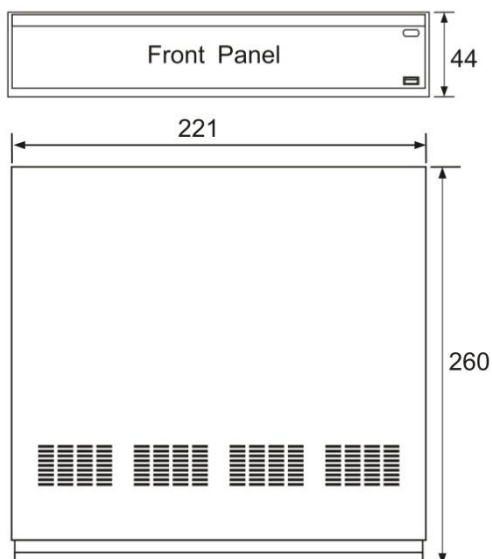

QH-D5004CH

1080N AHD DVR

QIHAN
Creation for Intelligent Life

Feature

- 4CH 1080N AHD DVR, 4/1 Audio in/out, HDMI/VGA/BNC Video Out, 1 SATA Port, DC12V

Dimensions

Unit: mm

Technical Specifications