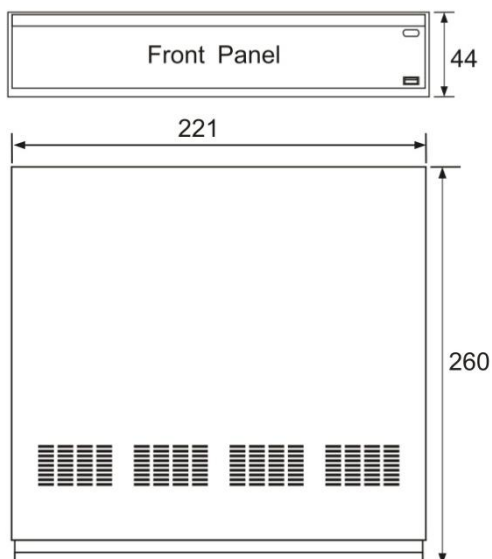

## Feature

- 4CH 1080N AHD DVR, 4/1 Audio in/out, HDMI/VGA/BNC Video Out, 1 SATA Port, DC12V

## Dimensions

Unit: mm