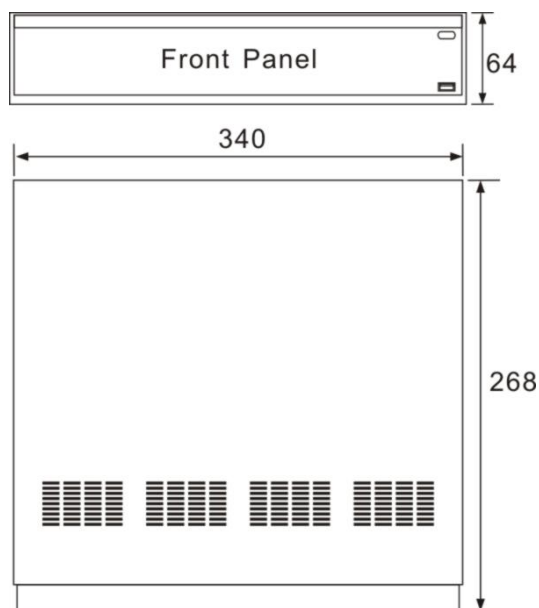

Dimensions

Unit: mm

Technical Specifications

Model NO.	QH-D7116AM
OPERATION SYSTEM	LINUX
VIDEO \ AUDIO	
VIDEO SYSTEM	NTSC/PAL Switch Selectable
VIDEO INPUT	BNC*16.1.0Vp-p,75ohm
SPOT	NA
HDMI OUTPUT	1 HDMI Output
VGA OUTPUT	1 VGA Output
LOOP OUT	NA
AUDIO INPUT \ OUTPUT	4CH, RCA \1CH, RCA
TALK BACK	YES
CONTROL	
MOUSE	2*USB2.0
IR CONTROLLER	YES
STORAGE	
BUILD IN INTERFACE	SATA 3.0 *2(2*HDD max 4TB)
DISPLAY	
DIVISION	1, 4, 9,16
ZOOM	Preview&Playback Zoom Support
RECORDING	
COMPRESSION	H.264(High profile)
RECORDING MODE	Manual/Schedule/Motion Detection/Sensor (Optional)
RESOLUTION	Mode 1: 16CH 720P
	Mode 2: 8CH 720P + 8CH 960H
	Mode 3: 16CH 960H
RECORD FRAME RATE	PAL: 16CH 720P@25fps, NTSC: 16CH 720P@30fps
QUALITY	Worst, Worse, Bad, Normal, Better, Best
PLAYBACK	
SYNC PLAYBACK	1 to 4(Max 4 CH)
SPEED	Normal, FF(1X, 2X, 4X, 8X,), Slow (1/2X, 1/4X, 1/8X)
SEARCH METHOD	Time, Event, Channels and Calendar
COMMUNICATION	
REMOTE ACCESS	IE (6 and above), ISS (Windows XP/WIN7/WIN8), ISS MOBILE2 (IOS, Android)
REMOTE OPERATION	Remote view, remote playback, remote setup
NETWORK SERVICE	TCP/IP、PPPOE 、 DDNS、 FTP、 NTP UPNP
MOBILE DEVICE	Iphone, Ipad, Android
3G EXTERNAL MODULE	Yes, with USB 2.0 Port
WAN RJ45	10/100Mbit/s
WIFI EXTERNAL MODULE	Yes, with USB 2.0 Port
GUI INTERFACE	Supported GUI 16 Bit True Color
PTZ PROTOCOL	PELCO-D, PELCO-P, etc 17 kinds of protocol
BACKUP	
EXTERNAL	2*USB2.0
NETWORK	YES
FILE FORMAT	AVI/dav
GENERAL	
ALARM IN/OUT	4/1
RS-485	1
UNIT DIMENSION(mm)	W340xD268xH64mm
OPERATION TEMPERATURE	10° ~ 40°
WORKING HUMIDITY	10% ~ 90%
POWER CONSUMPTION	DC 12V,2A, <13W (Exclude HDD)
WEIGHT	1.79Kg
NET WEIGHT	3.11Kg