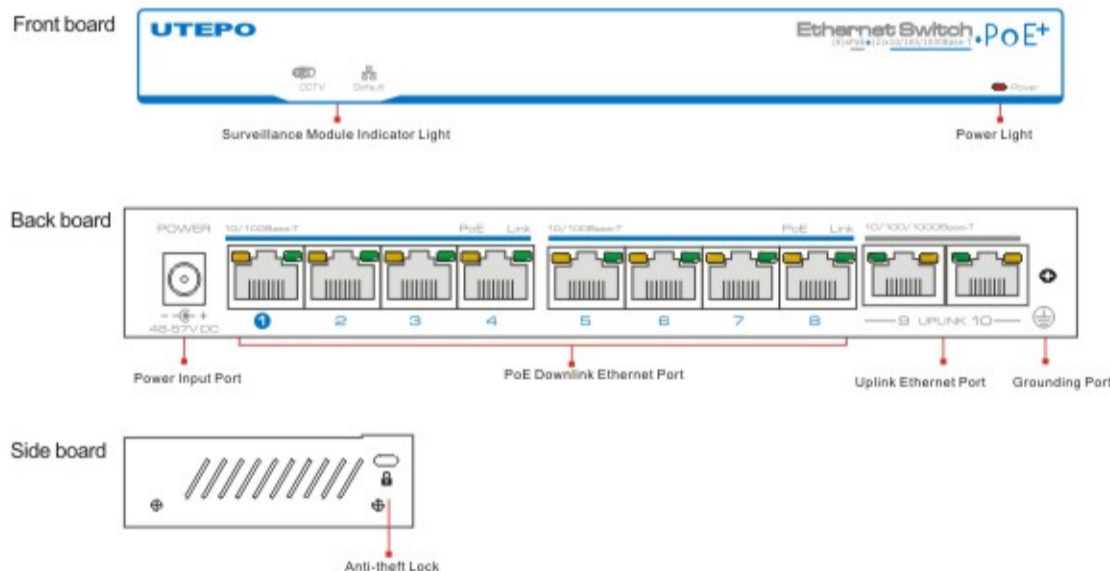

# Dual Uplinks One-key CCTV

Local-storage Convenient Access of Outside Network  
UTEPO 8-port PoE Ethernet Switch

## KEY FEATURES

- Major Ports: 2\* Gigabit uplink Ethernet ports, the dual uplink ports design is convenient to connect the outside network ; 8\* 10/100Mbps downlink PoE Ethernet ports, each port supports MDI/MDIX;
- Special Function: One-key CCTV Mode: Support VLAN and restrain network storm ; 1~8 downlink ports can only communicate with uplink ports; the further transmission distance up to 250m in CCTV mode with the rate 10Mbps;
- Input Power: DC48V~57V
- Transmission Distance : In Default mode, the distance of Ethernet port is 100m; in CCTV mode, the distance of downlink 1~8 ports up to 250m;
- Standard: Accord with IEEE802.3, IEEE802.3u, IEEE802.3af, IEEE802.3at standard; PoE meets End-Span.
- Protection: Superior 6KV lightning protection , excellent ESD protection and anti-interference ability;

## Specification

Item	Description	
Power	Power Supply	Power Adaptor
	Voltage Range	DC48V~57V
	Power Consumption	< 5W
Port Parameter	Rate	1-8 Downlink Ethernet Ports:10/100Mbps; 9-10 Uplink Ethernet Ports:10/100/1000Mbps
	Transmission Distance	1-8 Ports:0-100m (Default),CCTV:250m,Uplink:0-100m
Ethernet Exchange	PoE Ports	RJ45 Ports with 30u Gold-plated Flattened Pin
	Ethernet Standard	IEEE 802.3/IEEE802.3u/IEEE802.3 af/IEEE802.3at
	Backplane	7G
	Packet Forwarding Rate	4.166Mbps
	Data Package Cache	1.5Mb
Indicator Status	MAC	4K
	Power Light	1pcs (Red)
	Ethernet Port Light	2pcs (Yellow& Green) on RJ45, Yellow Indicates PoE, Green Indicates Link/Act
Protection Level	Surveillance Mode light	1pcs(Green), Green Indicates CCTV Mode is initiated
	EFT	Level 2 Per: IEC6 1 000-4-4
	ESD	Level 3 Per: IEC6 1 000-4-2
Environment	Lightning Protection	6KV Per: IEC6 1 000-4-5
	Operation Temperature	-10℃~+55℃
	Storage Temperature	-40℃~+85℃
Mechanics	Humidity(non-condensing)	0-95%
	Dimensions(LxWxH)	200mm × 101.8mm × 27mm
	Material	Metal
	Color	Black
	Weight	500g