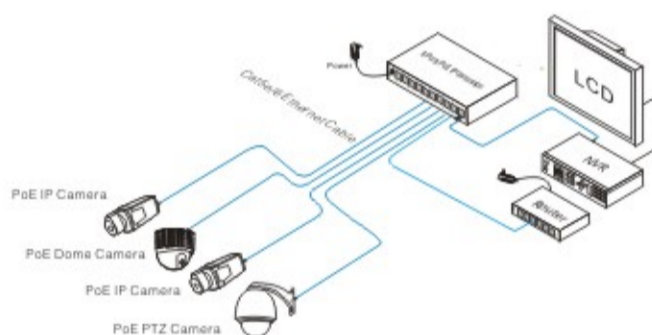

APPLICATION