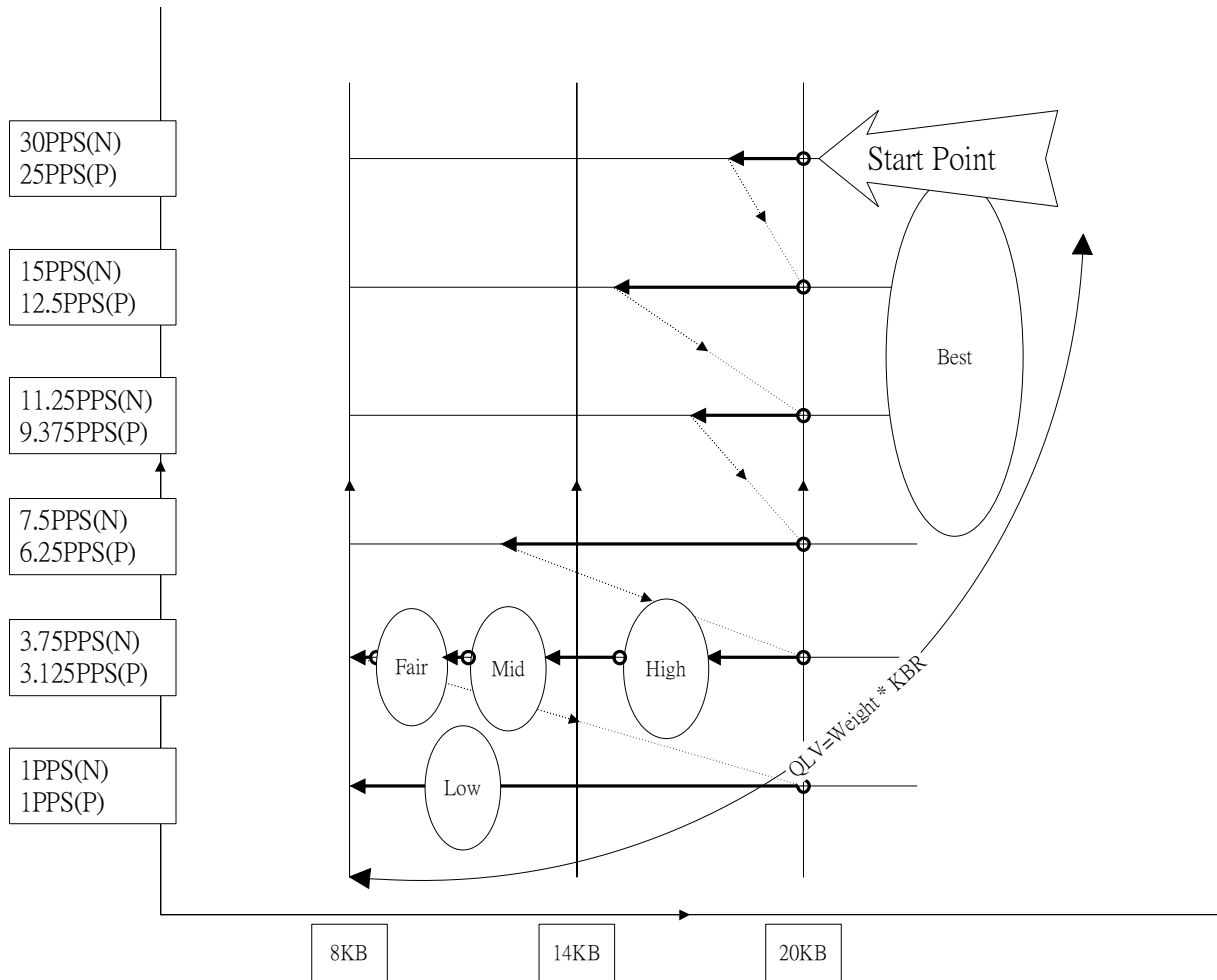

ezRecord Algorithm Diagram Sample(full-D1) 2005/12/19

X : Image Quality(Ave. File Size)
Y : Per-Channel PPS (6 levels)

Note: