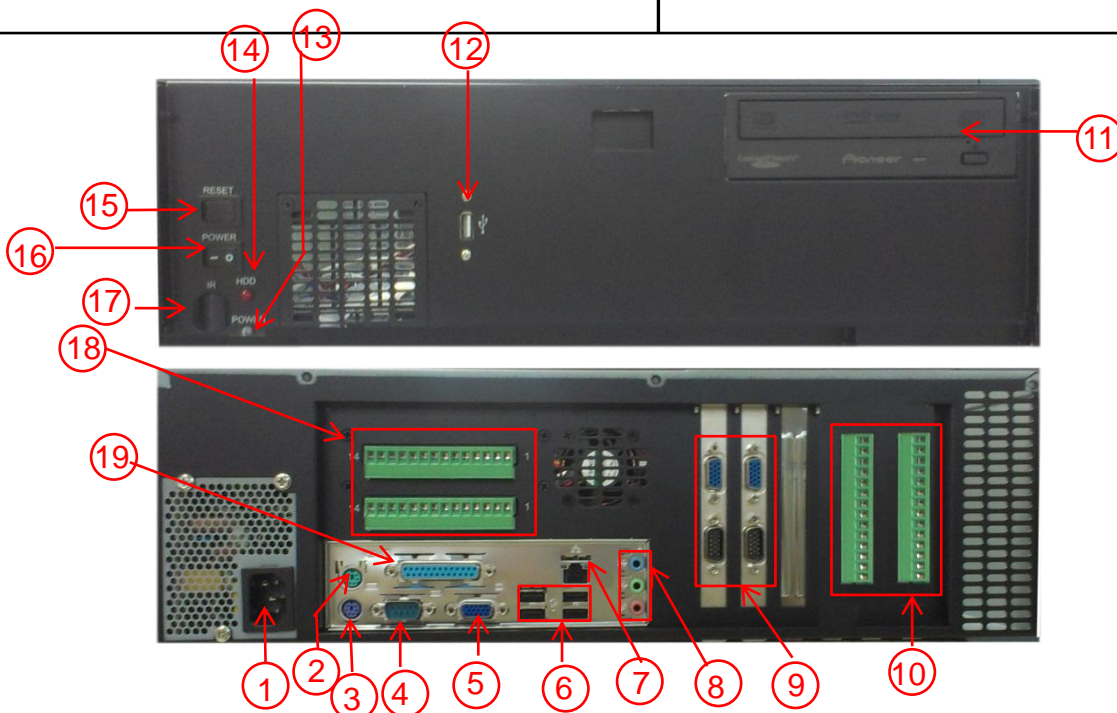

* Currently ONLY AXIS IP camera is supported

Hybrid DVR System Structure

V PON VP-6808/6816-3U 8/16CH Hybrid DVR

Functions

Product Specification

- | | |
|---------------------------|------------------------------------|
| 1. Video input | 8/16 |
| 2. VGA output | 24 bits true color |
| 3. Audio input | Mic*1 , Line in*1 |
| 4. Audio output | 1 |
| 5. HDD storage | max. 3 |
| 6. DVD-RW (option) | 1 |
| 7. USB | 5*USB 2.0 |
| 8. GPIO(option) | max. 16IN/16OUT |
| 9. Ethernet | 10M/100M/1Gbps |
| 10. Serial port(COM1) | RS232 |
| 11. Video compression | H264 |
| 12. Image size | 360x240 / 720x480 |
| 13. Max. record fps | 480 fps@360x240
480 fps@720x480 |
| 14. Max. live display | @30 fps each camera |
| 15. Comm. Protocol | TCP/IP, DHCP, NTP,
HTTP,FTP |
| 16. Browser compatibility | Windows 7, IE 8 up |
| 17. Operation temperature | 0 – 400 C |
| 18. Weight | 20 Kg |
| 19. Size | 42.5cm(W)x42.5cm(D)x13.5cm(H) |

- Live view**
Multiple split camera view with analog or IP cameras
Switchable multi-single camera view
Video pop up when alarm
up to 1920x1080 VGA resolution
- Record**
Support regular / motion / alarm / pre-alarm
video, date time and POS text recording
Adjustable recording frame rate and resolution
Support weight recording for disk space saving
- Playback**
Local playback on DVR VGA monitor
Remote playback from IE browser or
SecuWatch Plus CMS
Search by time / alarm / motion / GPI / POS event
- Alarm**
Motion / GPI / POS event alarm trigger
Send e-mail with camera photo when alarm
Send camera photos to FTP server
Notice SecuWatch Plus CMS when alarm
Save alarm log
- Remote**
Support "dual stream" for low bandwidth
Integrate with Secuwatch Plus CMS for distributed
system monitoring
Remote live view / playback / configuration
and PTZ camera control