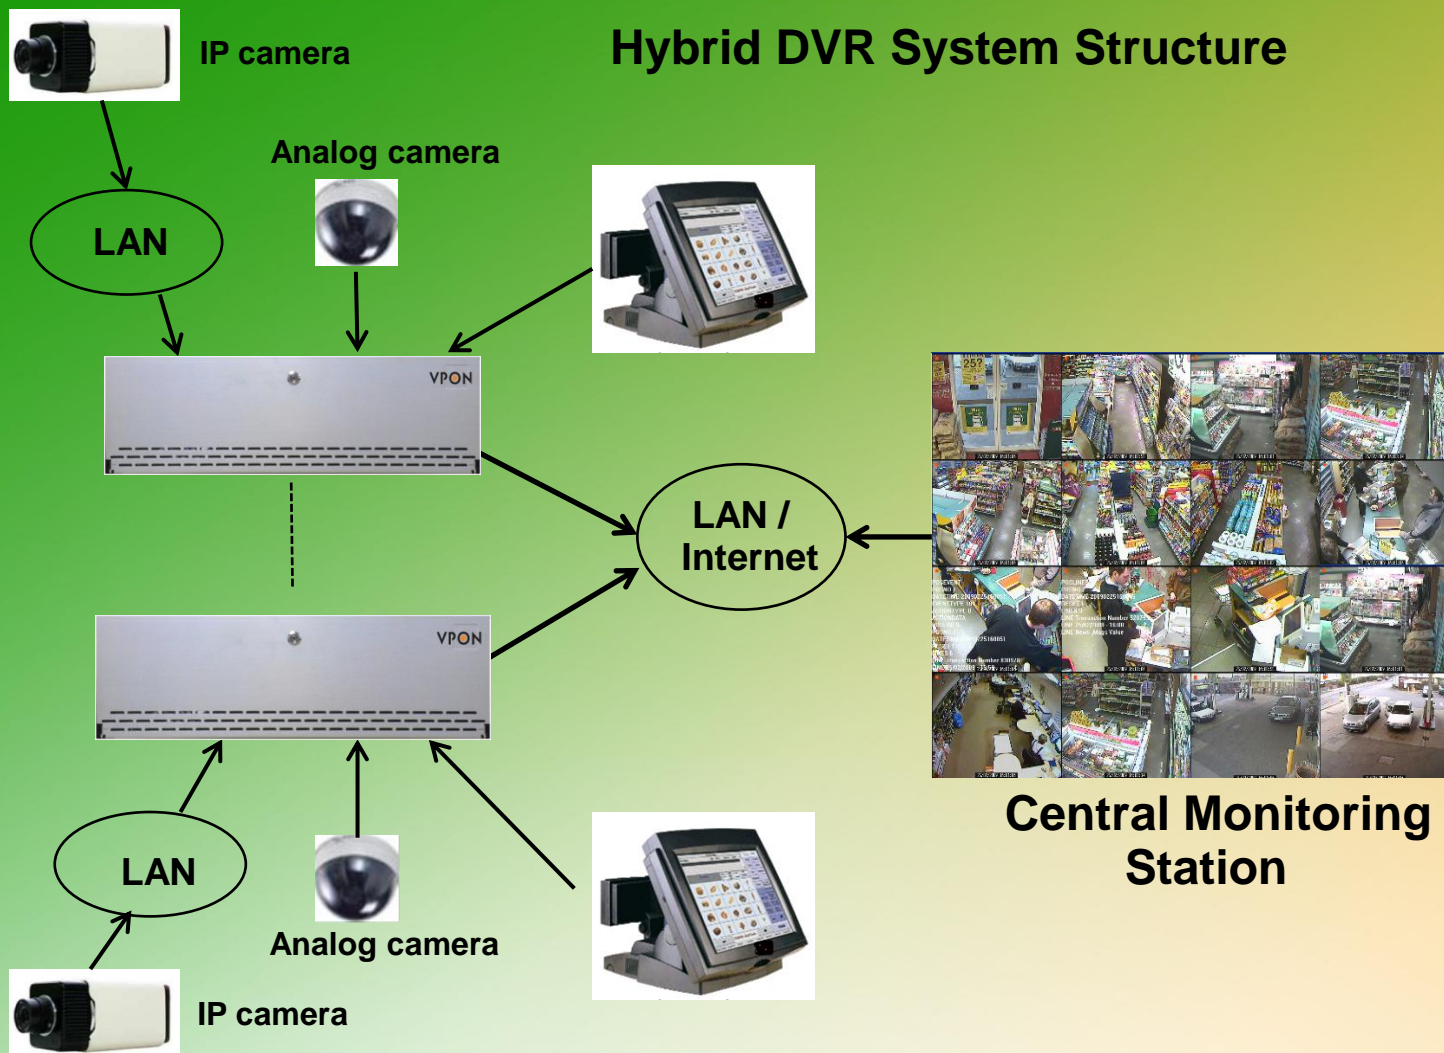

Hybrid DVR System Structure