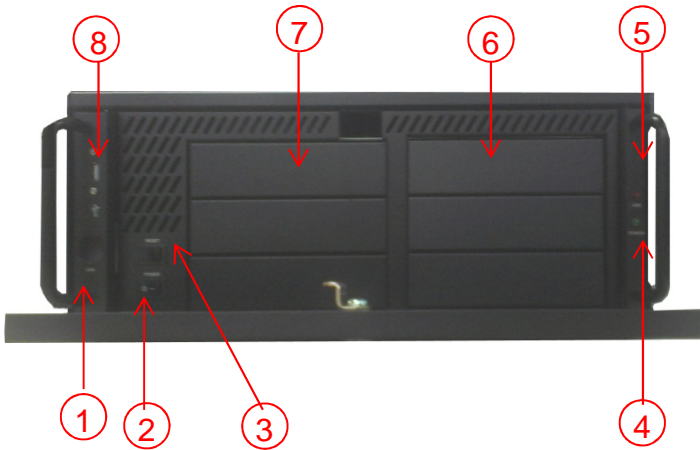

Functions

1. **1. Live view**
   Multiple split camera view with analog or IP cameras
   Switchable multi-single camera view
   Video pop up when alarm
   up to 1920x1080 VGA resolution
2. **2. Record**
   Support regular / motion / alarm / pre-alarm
   video, date time and POS text recording
   Adjustable recording frame rate and resolution
   Support weight recording for disk space saving
3. **3. Playback**
   Local playback on DVR VGA monitor
   Remote playback from IE browser or
   SecuWatch Plus CMS
   Search by time / alarm / motion / POS event
4. **4. Alarm**
   Motion / POS event / GPI alarm trigger
   Send e-mail with camera photo when alarm
   Send camera photos to FTP server
   Notice SecuWatch Plus CMS when alarm
   Save alarm log
5. **5. Remote**
   Support "dual stream" for low bandwidth
   Integrate with Secuwatch Plus CMS for distributed
   system monitoring
   Remote live view / playback / configuration
   and PTZ camera control

1. IR receiver	11. Mouse
2. Power ON switch	12. Keyboard
3. Reset switch	13. COM port
4. Power LED	14. HDMI
5. HDD LED	15. VGA out
6. HDD Rack	16. USB ports
7. DVD Rack	17. Audio in/out
8. USB port	18. video in
9. AC power IN	19. LAN port
10. AC power switch	20. GPIO

Formosa21 Inc,
8F-6, 351 Sec.2, Chung Ho district,
New Taipei City, Taiwan, R.O.C.
TEL: +886-2-32347000
FAX: +886-2-22260840
<http://www.vpon21.com>