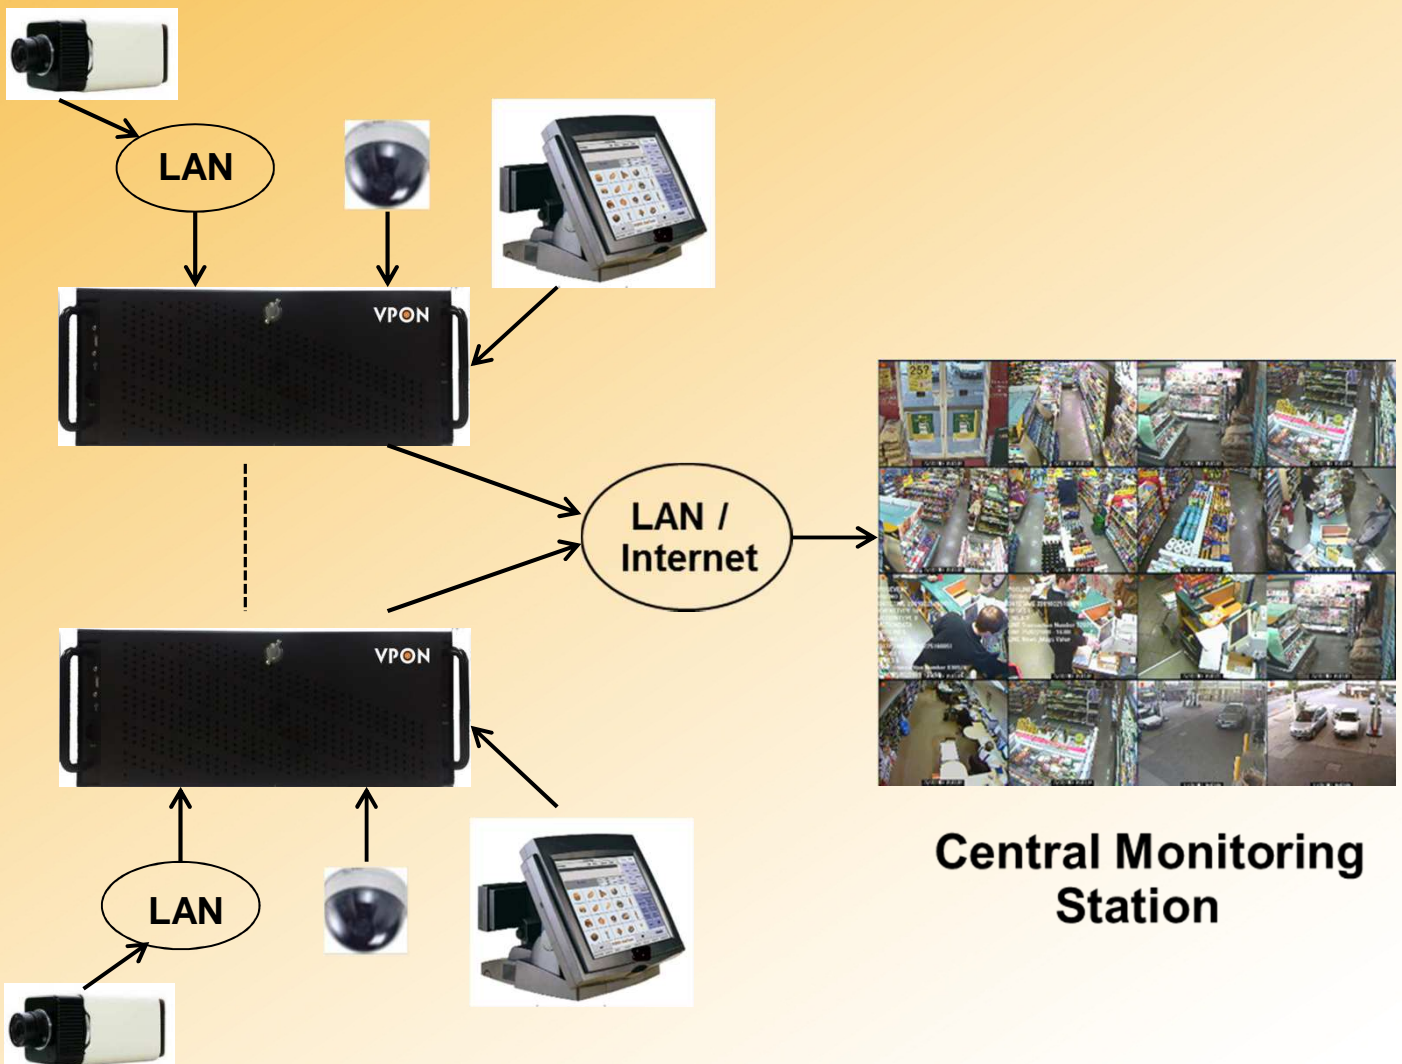

### Features

1. Support both analog and IP cameras
2. Analog and IP cameras can be mixed number.
3. H264 D1 @30 fps live view and recording for each cameras
4. Max. 16 channels totally, flexible configuration
5. Support RTSP IP camera\* and VPON IP cameras
6. Remote central monitoring for large system
7. POS tilt unit integration for chain stores
8. iPhone and smart phone remote access support

**Central Monitoring  
Station**

## Product Specification

1. Video input	16( analog + IP )
2. VGA output	24 bits true color
3. Audio input	Mic*1 , Line in*1
4. Audio output	1
5. HDD storage	max. 3
6. DVD-RW (option)	1
7. USB	5*USB 2.0
8. Ethernet	10M/100M/1Gbps
9. Serial port(COM1)	RS232
10. GPIO(option)	16IN/16OUT
11. Video compression	H264
12. Image size	360x240 / 720x480
13. Max. record fps	480 fps@360x240 480 fps@720x480
15. Max. live display	@30 fps each camera
16. Comm. Protocol	TCP/IP, DHCP, NTP, HTTP,FTP
17. Browser compatibility	Windows 7, IE 8 up
18. Operation temperature	0 – 40 C
19. Weight	25 Kg
20. Size	51.2cm(W)x43.5cm(D)x17.5cm(H) 19" rack mount

## Functions

- 1. Live view**  
Multiple split camera view with analog or IP cameras  
Switchable multi-single camera view  
Video pop up when alarm  
up to 1920x1080 VGA resolution
- 2. Record**  
Support regular / motion / alarm / pre-alarm  
video, date time and POS text recording  
Adjustable recording frame rate and resolution  
Support weight recording for disk space saving
- 3. Playback**  
Local playback on DVR VGA monitor  
Remote playback from IE browser or  
SecuWatch Plus CMS  
Search by time / alarm / motion / POS event
- 4. Alarm**  
Motion / POS event / GPI alarm trigger  
Send e-mail with camera photo when alarm  
Send camera photos to FTP server  
Notice SecuWatch Plus CMS when alarm  
Save alarm log
- 5. Remote**  
Support "dual stream" for low bandwidth  
Integrate with Secuwatch Plus CMS for distributed  
system monitoring  
Remote live view / playback / configuration  
and PTZ camera control