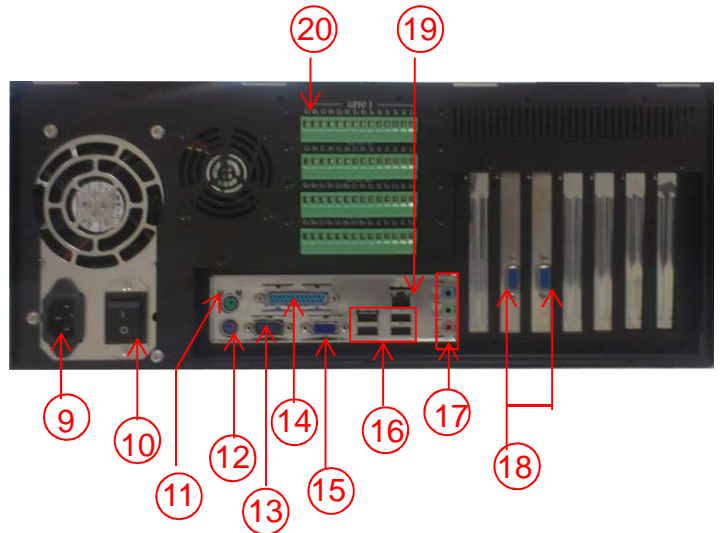

Functions

1. **1. Live view**
   Multiple split camera view with analog or IP cameras
   Switchable multi-single camera view
   Video pop up when alarm
   up to 1920x1080 VGA resolution
2. **2. Record**
   Support regular / motion / alarm / pre-alarm
   video, date time and POS text recording
   Adjustable recording frame rate and resolution
   Support weight recording for disk space saving
3. **3. Playback**
   Local playback on DVR VGA monitor
   Remote playback from IE browser or
   SecuWatch Plus CMS
   Search by time / alarm / motion / POS event
4. **4. Alarm**
   Motion / POS event / GPI alarm trigger
   Send e-mail with camera photo when alarm
   Send camera photos to FTP server
   Notice SecuWatch Plus CMS when alarm
   Save alarm log
5. **5. Remote**
   Support "dual stream" for low bandwidth
   Integrate with Secuwatch Plus CMS for distributed
   system monitoring
   Remote live view / playback / configuration
   and PTZ camera control

1. IR receiver	11. Mouse
2. Power ON switch	12. Keyboard
3. Reset switch	13. COM port
4. Power LED	14. HDMI
5. HDD LED	15. VGA out
6. HDD Rack	16. USB ports
7. DVD Rack	17. Audio in/out
8. USB port	18. video in
9. AC power IN	19. LAN port
10. AC power switch	20. GPIO

Formosa21 Inc,
8F-6, 351 Sec.2, Chung Ho district,
New Taipei City, Taiwan, R.O.C.
TEL: +886-2-32347000
FAX: +886-2-22260840
<http://www.vpon21.com>